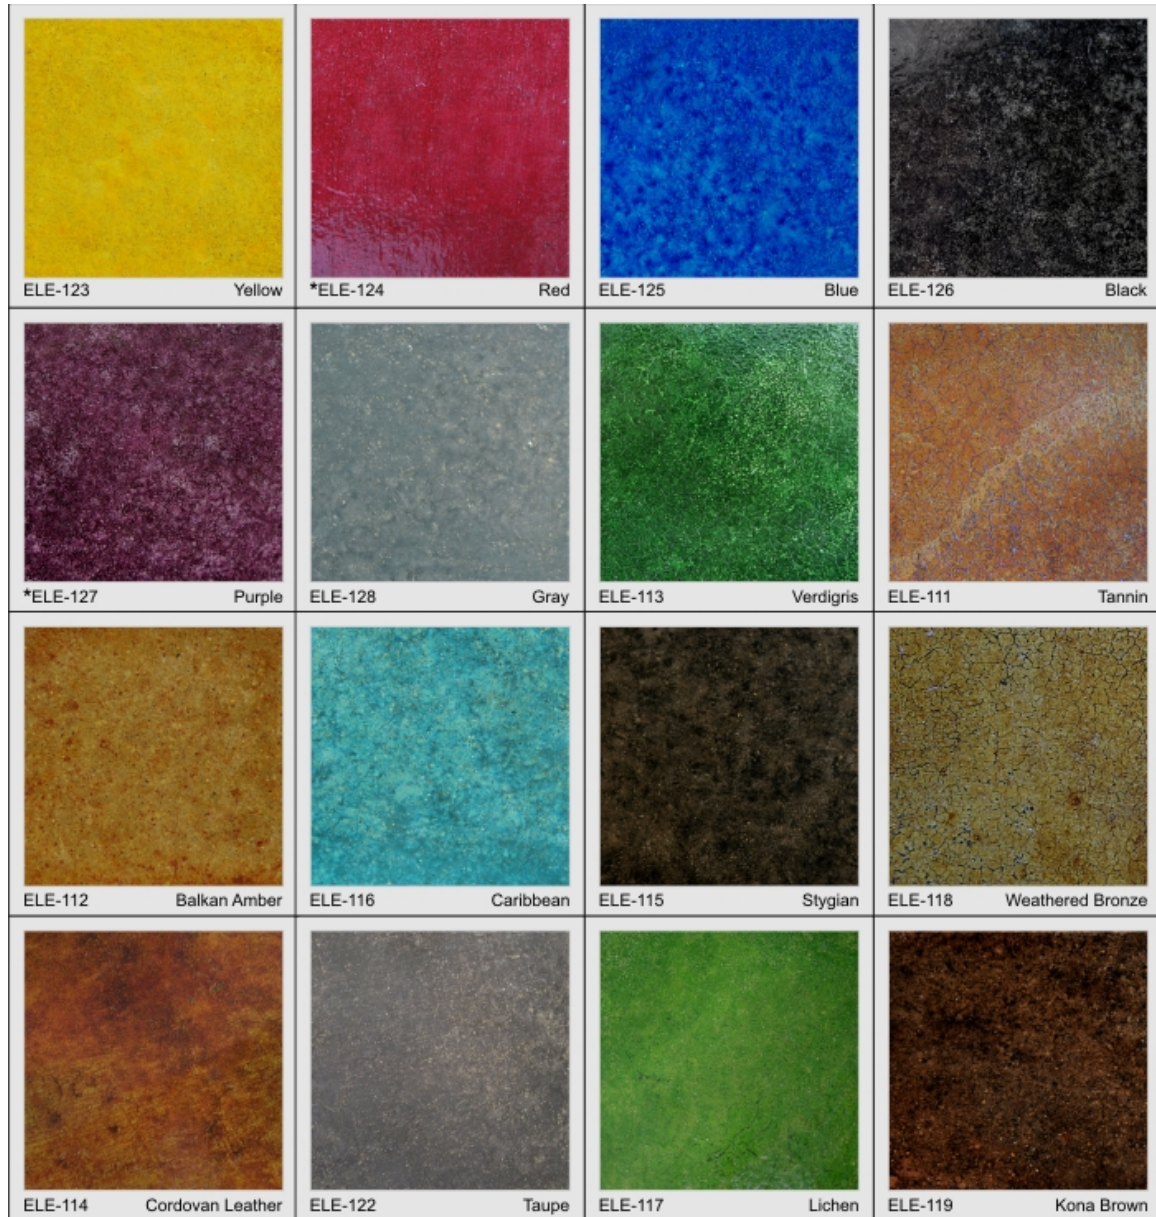

Butterfield Color® Elements™ Color Chart

\*Indicates for interior use only.

**NOTICE:** This color chart is only a guide, colors should not be chosen from this alone as image regeneration and conversion of files in PDF may not accurately depict actual color.

### PERMA-CAST® SIERRA STAIN™ Color Chart

The Stain Colors shown on the chart below have been applied to uncolored concrete.

*Due to variances in computer monitors colors should not be selected from this website alone as they may not accurately depict actual colors.*

#### PERMA-CAST® SIERRA STAIN™ Color Chart

The Stain Colors shown on the chart below have been applied to uncolored concrete.

**NOTICE:** This color chart is only a guide, colors should not be chosen from this alone as image regeneration and conversion of files in PDF may not accurately depict actual color.

### Uni-Mix<sup>®</sup> Integral Concrete Colors

**NOTICE:** This color chart is only a guide, colors should not be chosen from this alone as image regeneration and conversion of files in PDF may not accurately depict actual color.